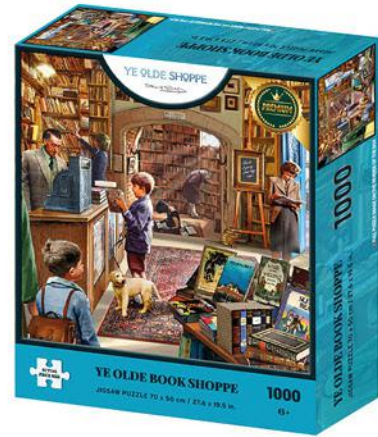

Item Code: K34005

Barcode: 5060337331098

Ages: 6+

Christmas Market

Item Code: K34006

Barcode: 5060337331104

Ages: 6+

YE OLDE SHOPPE

1000 PIECE JIGSAW PUZZLES

Actual Puzzle Size 70cm x 50cm

Steven J. Czap

YE OLDE SHOPPE 1000 PIECE

Ye Olde Book Shoppe

Item Code: K35001

Barcode: 5060337330954

Ages: 6+