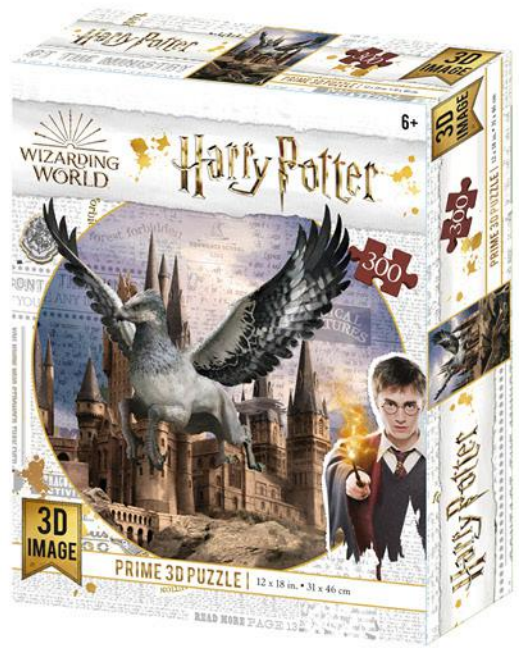

PRIME 3D 500 PIECE PUZZLE

Actual Puzzle
Size 61cm x 46cm

AOD-Fire Dragon

Item Code: AS10090

Barcode: 0670889100902

Ages: 6+

AS-Fierce Loyalty

Item Code: AS10093

Barcode: 0670889100933

Ages: 6+

AS-Realm of Enchantment

Item Code: AS10095

Barcode: 0670889100957

Ages: 6+

ANNA STOKES 500 PIECE

Harry Potter

PRIME 3D
300 PIECE PUZZLE
Actual Puzzle Size 31cm x 46cm

Buckbeak

Item Code: HP33007
Barcode: 0670889330071
Ages: 6+

Fawkes

Item Code: HP33009
Barcode: 0670889330095
Ages: 6+

Harry Potter

PRIME 3D

PRIME 3D 500 PIECE PUZZLE