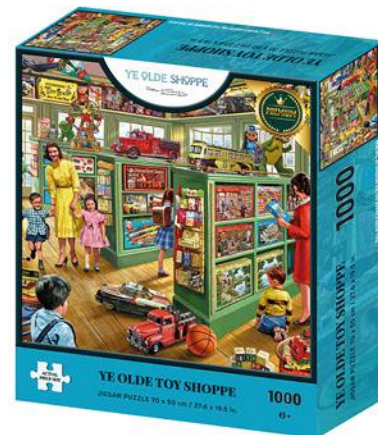

Ye Olde Greengrocer Shoppe

Item Code: K35002

Barcode: 5060337330961

Ages: 6+