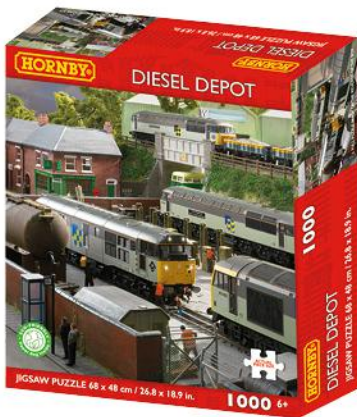

Actual Puzzle Size 68cm x 48cm

'Sir William A Stanier'

Item Code: HB0001

Barcode: 5060337331357

Ages: 6+

Diesel Depot

Item Code: HB0002

Barcode: 5060337331364