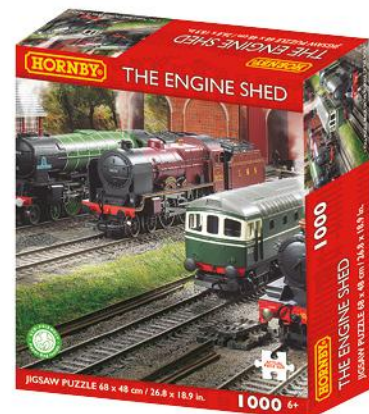

The Engine Shed

Item Code: HB0003

Barcode: 5060337331371

Ages: 6+

HORNBY 1000 PIECE