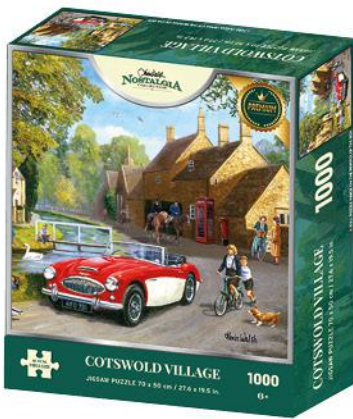

Ages: 6+

Rail & Canal

Item Code: K33021

Barcode: 5060337331067

Ages: 6+

1000 PIECE JIGSAW PUZZLES

Actual Puzzle Size 70cm x 50cm

NOSTALGIA 1000 PIECE

Summer In The Garden

Item Code: K33022

Barcode: 5060337331074

Ages: 6+

Cotswold Village

Item Code: K33023

Barcode: 5060337331111

Ages: 6+