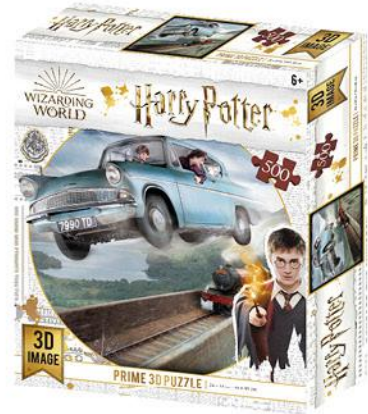

Harry Potter

PRIME 3D

PRIME 3D 500 PIECE PUZZLE

Actual Puzzle Size 61cm x 46cm

HARRY POTTER 500 PIECE

Ford Anglia

Item Code: HP32512
Barcode: 0670889325121
Ages: 6+