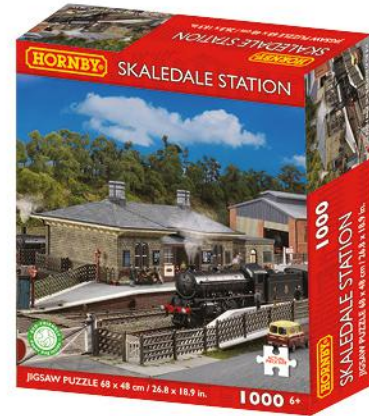

HORNBY 1000 PIECE

The First 100 Years

Item Code: HB0006

Barcode: 5060337331401

Ages: 6+

1000 PIECE JIGSAW PUZZLES

Actual Puzzle Size 68cm x 48cm

Skaledale Station